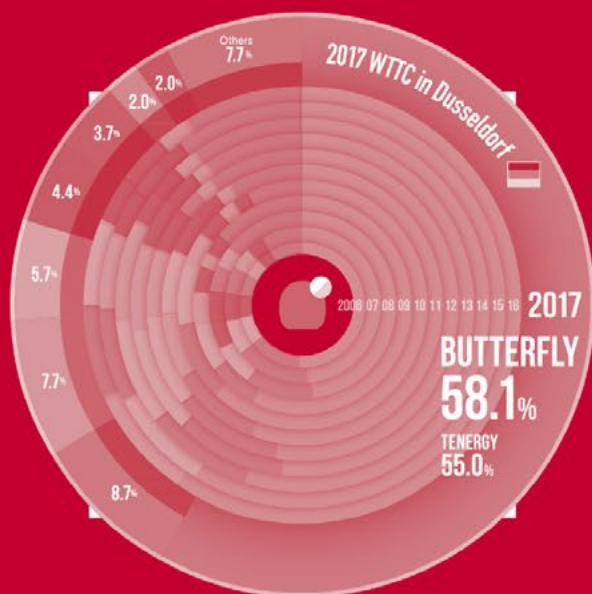

CHOICE OF THE WORLD'S BEST PLAYERS

RUBBERS

2017 WTTC in Dusseldorf	BUTTERFLY 58.1%
2016 WTTC in Kuala Lumpur	BUTTERFLY 60.0%
2015 WTTC in Suzhou	BUTTERFLY 58.8%
2014 WTTC in Tokyo	BUTTERFLY 55.2%
2013 WTTC in Paris	BUTTERFLY 52.0%
2012 WTTC in Dortmund	BUTTERFLY 53.0%
2011 WTTC in Rotterdam	BUTTERFLY 55.8%
2010 WTTC in Moscow	BUTTERFLY 61.0%
2009 WTTC in Yokohama	BUTTERFLY 56.1%
2008 WTTC in Guangzhou	BUTTERFLY 47.5%
2007 WTTC in Zagreb	BUTTERFLY 48.5%
2006 WTTC in Bremen	BUTTERFLY 51.0%

*The survey was conducted by Butterfly and we investigated 99.6% of the participants at the Liebherr 2017 World Table Tennis Championships in Dusseldorf. The rubber share is calculated on the rubbers used, not the number of players present.

TABLE TENNIS FOR YOU
卓球をあなたへ