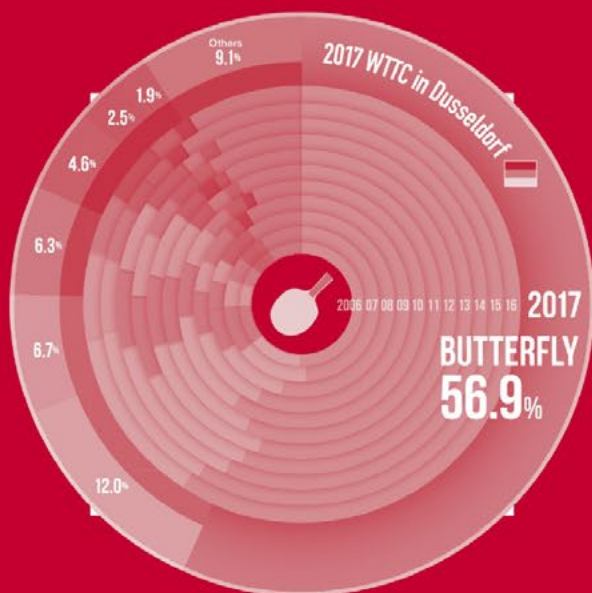

BLADES

2017 WTTC in Dusseldorf	BUTTERFLY 56.9%
2016 WTTC in Kuala Lumpur	BUTTERFLY 59.3%
2015 WTTC in Suzhou	BUTTERFLY 58.7%
2014 WTTC in Tokyo	BUTTERFLY 57.6%
2013 WTTC in Paris	BUTTERFLY 56.3%
2012 WTTC in Dortmund	BUTTERFLY 55.2%
2011 WTTC in Rotterdam	BUTTERFLY 57.0%
2010 WTTC in Moscow	BUTTERFLY 59.6%
2009 WTTC in Yokohama	BUTTERFLY 57.2%
2008 WTTC in Guangzhou	BUTTERFLY 53.1%
2007 WTTC in Zagreb	BUTTERFLY 49.2%
2006 WTTC in Bremen	BUTTERFLY 50.7%